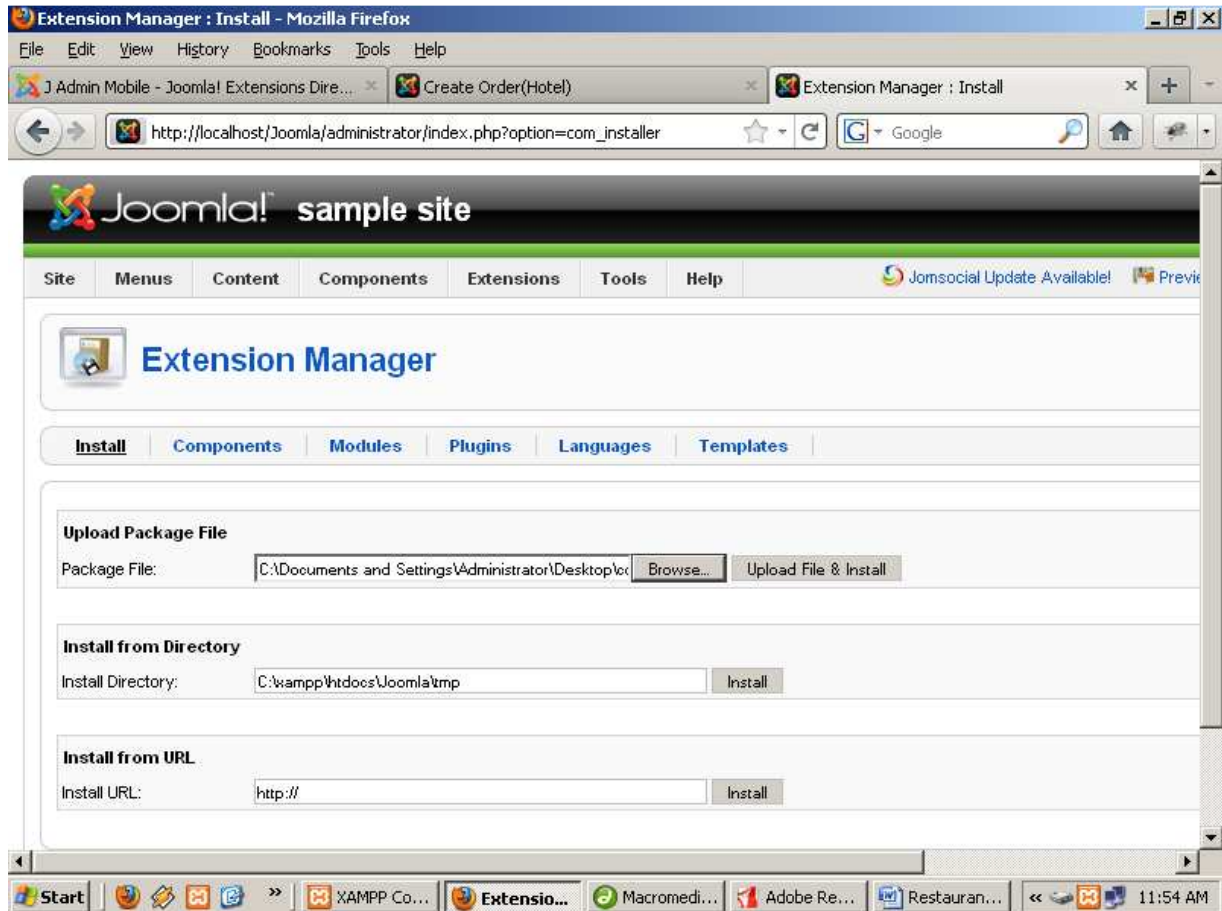

Working of component jomprofile at Front end side:-

Profile List:-To see list of All users profile click on “Profile list” menu. It will display following screen-