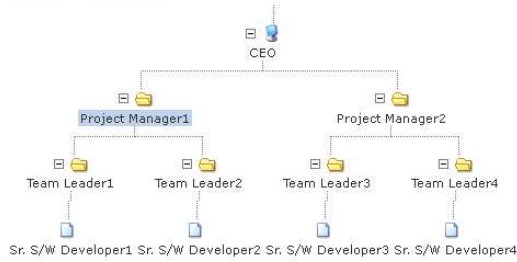

Main Menu

- [Home](#)
- [Horizontal Familytree](#)
- [Vertical Familytree](#)
- [Organization Tree](#)

Organization Tree

[New](#)
[Delete](#) [Edit](#) [More Info.](#)

Main Menu

- [Home](#)
- [Horizontal Familytree](#)
- [Vertical Familytree](#)
- [Organization Tree](#)

Detail Infomation

Name:	CEO
Email:	rupalipawar935@gmail.com
Gender:	male
Birthdate:	1920-2-2
Joining Date:	1945
Qualification:	BE
Designation:	CEO